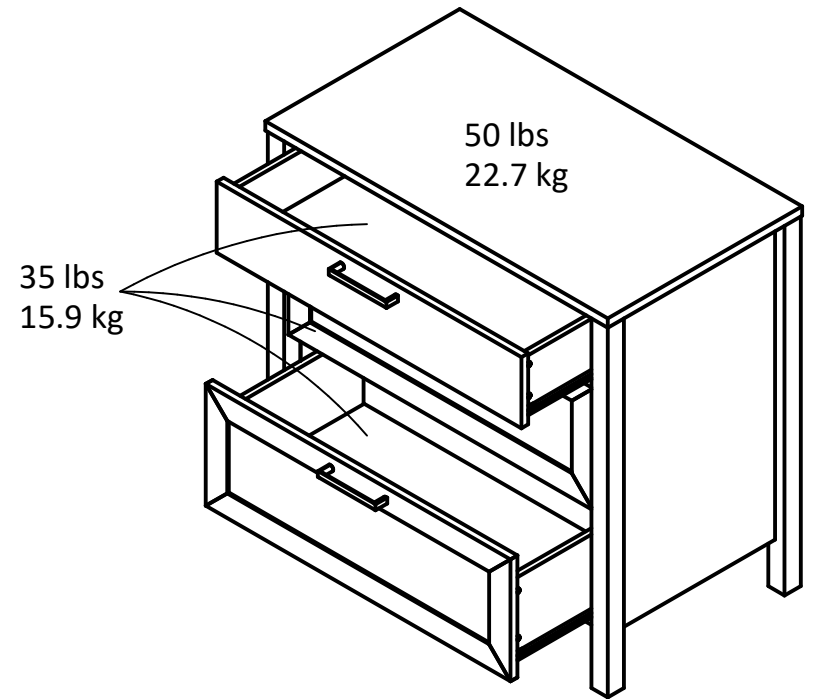

1509

Interior Drawer dimensions:
(Upper Drawer)
26.20 in. (66.55 cm) W
4.04 in. (10.25 cm) H
12.97 in. (32.95 cm) D
0.79 cubic feet

Interior Drawer dimensions:
(Lower Drawers)
26.20 in. (66.55 cm) W
5.89 in. (14.95 cm) H
12.97 in. (32.95 cm) D
1.16 cubic feet each drawer

Wood Breakdown: 92%
Total storage: 3.11 cubic feet

Overall Product Size:
31.48"W x 17.87"D x 30.35"H
80.0cm W x 45.4cm D x 77.1cm H

Maximum Weight Capacities
Unit Weight: 78 lbs. (35.4 kg)