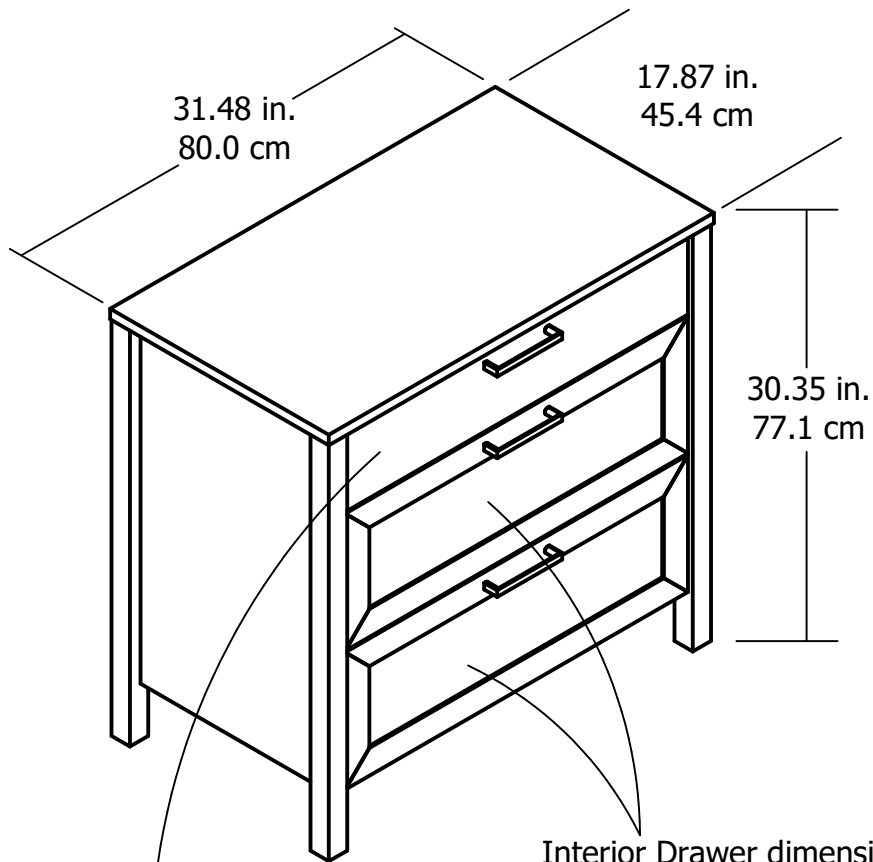

1509

Interior Drawer dimensions:
(Upper Drawer)
26.20 in. (66.55 cm) W
4.04 in. (10.25 cm) H
12.97 in. (32.95 cm) D
0.79 cubic feet

Interior Drawer dimensions:
(Lower Drawers)
26.20 in. (66.55 cm) W
5.89 in. (14.95 cm) H
12.97 in. (32.95 cm) D
1.16 cubic feet each drawer

Wood Breakdown: 92%
Total storage: 3.11 cubic feet

Overall Product Size:
31.48"W x 17.87"D x 30.35"H
80.0cm W x 45.4cm D x 77.1cm H

Maximum Weight Capacities
Unit Weight: 78 lbs. (35.4 kg)